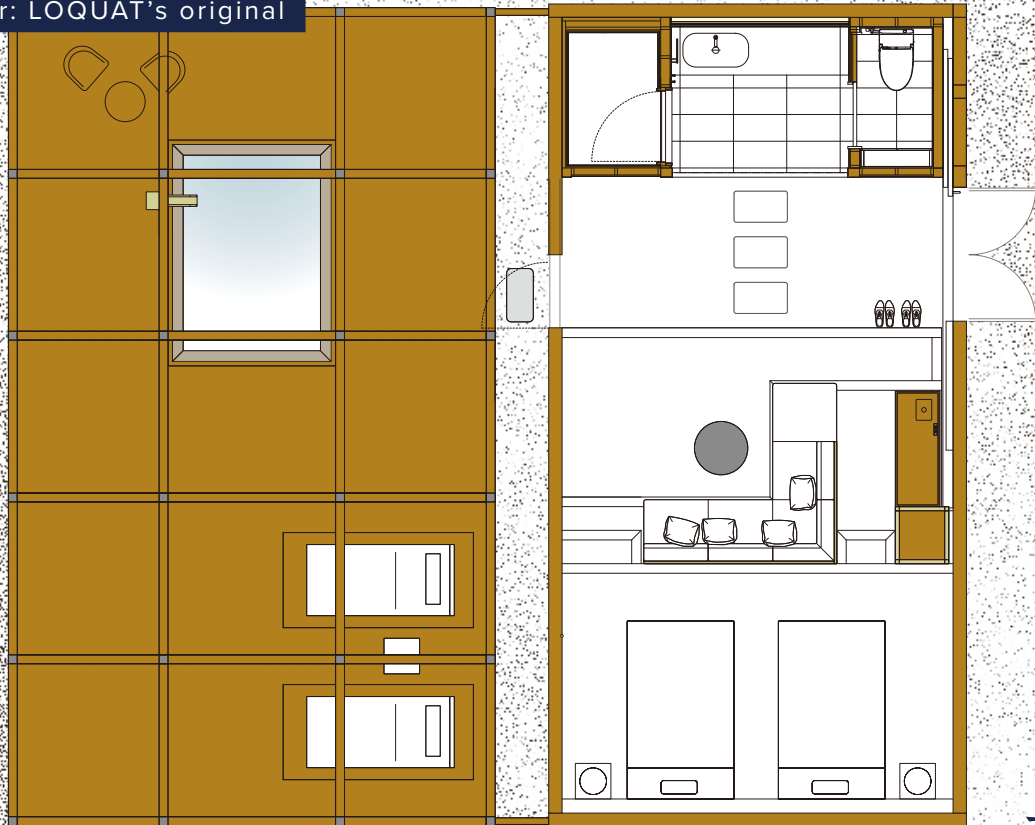

西伊豆

Kura#2 - 39.3m²RM.+47.4m² Ter.

↳ Capacity

↳ 2ppl

↳ Equips

↳ Special loquat-dyed bags

Loquat tea and soap: Mimosa

Shampoo/Treatment/Bodysoap: 余[yo]

Mattress: SIMMONS

Bedding: Maruhachi Mawata in Shizuoka

Towel and bathrobe: MORALTEX

TV: Panasonic - Portable

Cafe: Drip coffee

Dryer: Dyson

Audio: Geneva Radio/Bluetooth

Kettle: Balmuda

Sandal: mizutori

Furniture: remade in Nishi-izu

Mini bar: Craft beer/soft drink from Izu

Loungewear: LOQUAT's original

365 Toi Izu, Shizuoka

410-3302 JAPAN

TEL 0558-79-3170

二ノ蔵

静岡県伊豆市
土肥三六五